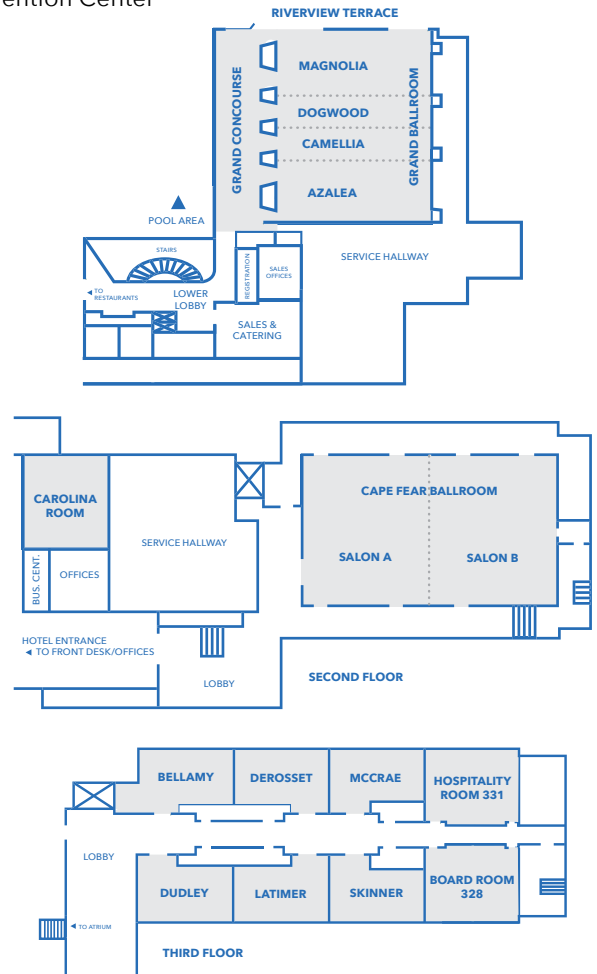

Embassy Suites by Hilton Wilmington Riverfront

9 Estelle Lee Place, Wilmington, NC 28401 | 910.765.1131 | embassysuiteswilmington.com

Location: Adjacent to the Convention Center

186 Guest Rooms & Suites
7 Meeting Rooms

Property Description: The Embassy Suites by Hilton Wilmington Riverfront Hotel provides unsurpassed event and catering space that is the perfect riverfront place to host meetings, weddings and other Wilmington events.

Meeting Room	Square Feet	Capacity by Floor Set-Up			
		Theater	Classroom	Banquet	8x10 Booths
Riverfront Grand Ballroom	2,992	375	200	260	–
Salon I	1,078	135	75	100	–
Salon II	836	100	60	70	–
Salon III	1,078	135	75	100	–
Marina Room	555	65	25	50	–
Executive Boardroom	312	–	–	–	–

Hilton Wilmington Riverside

301 North Water Street, Wilmington, NC 28401 | 910.763.5900 | wilmingtonhilton.com

Location: 6 walkable minutes from the Convention Center

272 Guest Rooms & Suites
17 Meeting Rooms

Property Description: Elevate meetings to the next level with Hilton Wilmington Riverside. This hotel's 20,000 sq. ft. of adaptable meeting space provides the perfect setting for executive board meetings, parties and chic weddings.

Meeting Room	Square Feet	Capacity by Floor Set-Up			
		Theater	Classroom	Banquet	8x10 Booths
Grand Concourse	1,152	–	–	–	–
Azalea	1,920	200	100	150	10
Camellia	960	60	35	75	–
Dogwood	960	60	35	75	–
Magnolia	1,920	200	100	150	10
Riverview Terrace	2,500	250	–	200	–
Carolina Room	1,054	80	45	70	–
Salon A	2,287	225	125	160	15
Salon B	2,463	225	125	160	15
Bellamy Room	513	60	24	40	–
DeRosset Room	513	60	24	40	–
McRae Room	513	60	24	40	–
Hospitality Room	544	–	–	–	–
Dudley Room	513	60	24	40	–
Latimer Room	513	60	24	40	–
Skinner Room	513	–	24	–	–
Executive Board Room	268	–	–	–	–
Grand Ballroom	5,760	750	400	500	40
Cape Fear Ballroom	4,680	500	250	400	30