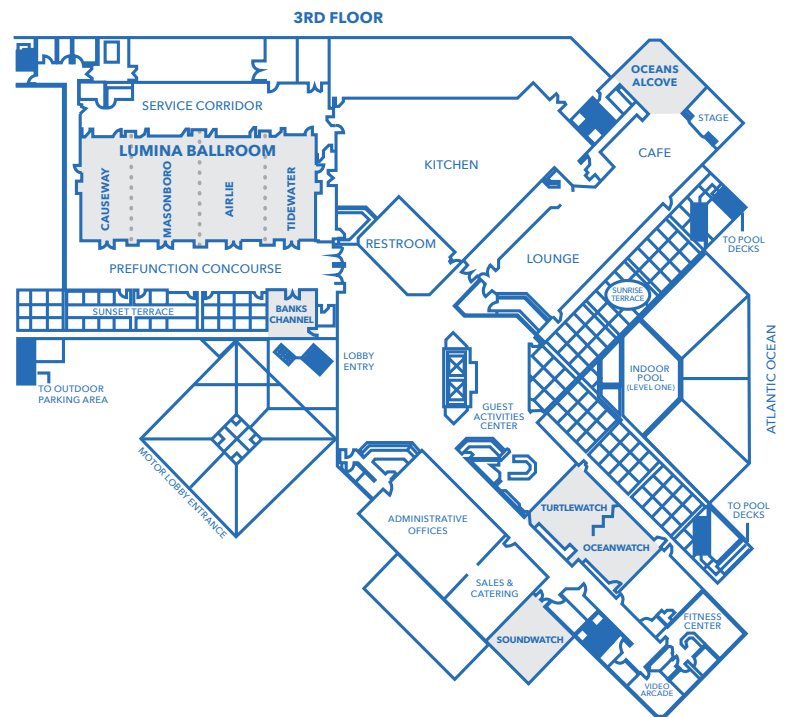

Holiday Inn Resort Wrightsville Beach

1706 N Lumina Avenue, Wrightsville Beach, NC 28480 | 910.256.2231 | wrightsville.holidayinnresorts.com
Location: 12 miles from Downtown Wilmington

184 Guest Rooms & Suites
9 Meeting Rooms

Property Description: Located oceanfront, the Holiday Inn Resort offers a full array of services. With meeting rooms overlooking the Atlantic, it is the ideal location to foster creativity and camaraderie among event attendees.

Meeting Room	Square Feet	Capacity by Floor Set-Up			
		Theater	Classroom	Banquet	8x10 Booths
Lumina Ballroom	4,100	400	250	250	-
Causeway	860	72	42	48	-
Masonboro	1,190	120	72	72	-
Airlie	1,190	120	72	72	-
Tidewater	860	72	42	48	-
Turtlewatch/Oceanwatch	1,225	100	69	72	-
Soundwatch	675	60	30	40	-
Banks Channel Boardroom	380	-	-	-	-
Oceans Alcove	672	-	-	36	-