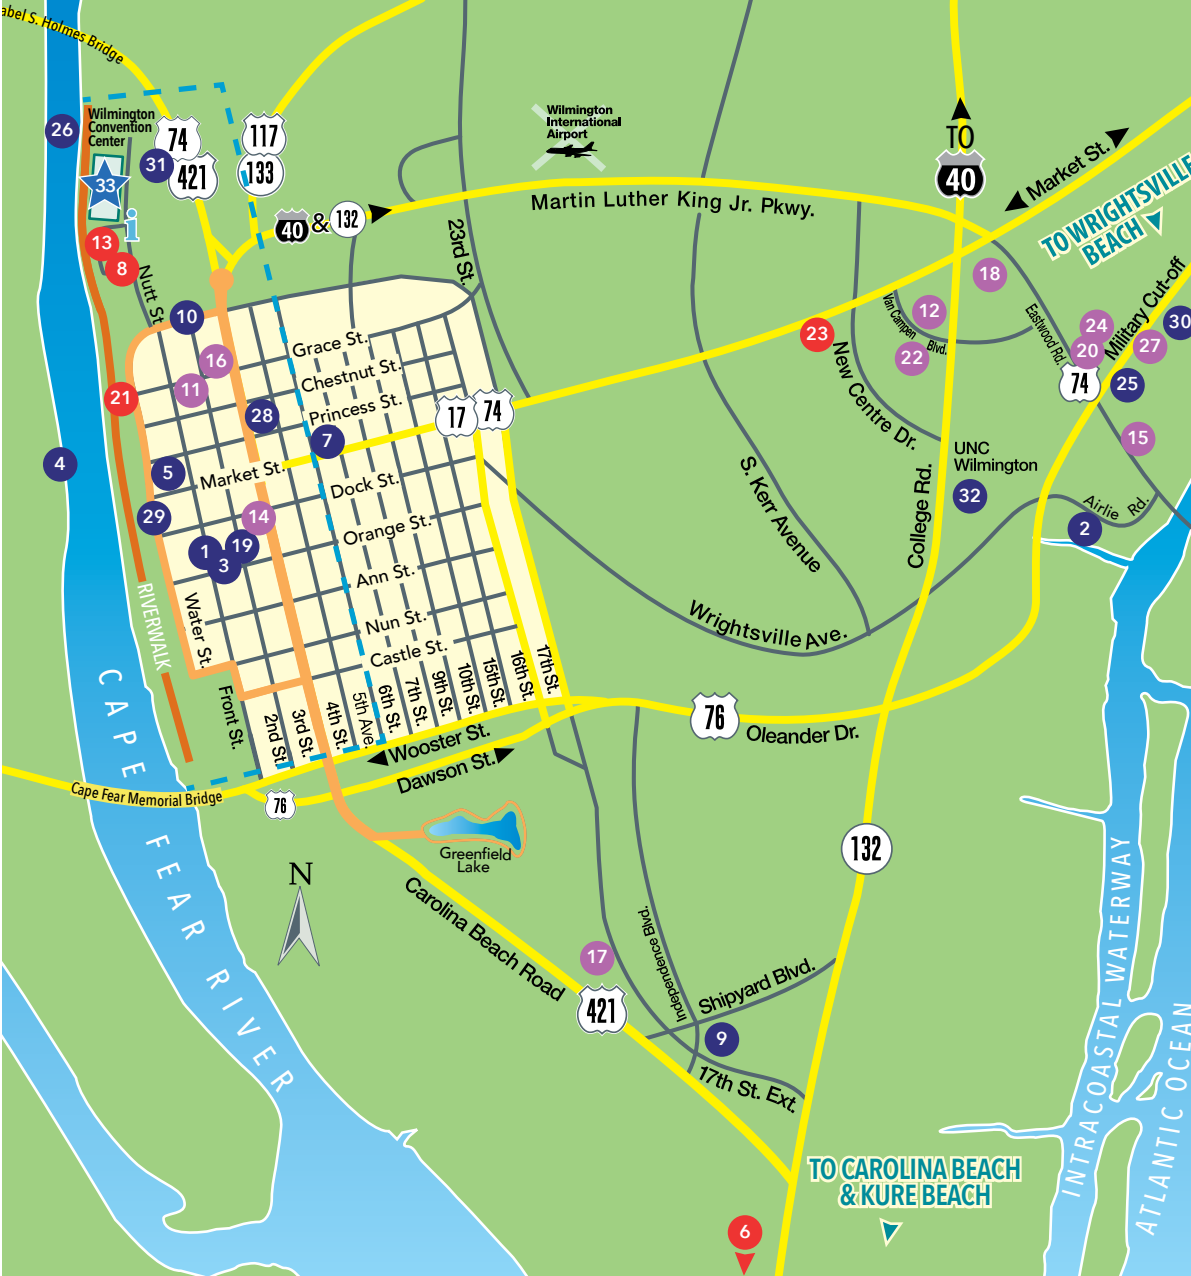

- Riverwalk
- River District
- Visitor Information Centers
- Wilmington Convention Center
- Meetings & Convention Hotels
- Additional Hotels with Meeting Space
- Unique Off-Site Meeting & Event Venues

Wilmington

1	128 South
2	Airlie Gardens
3	Bakery 105
4	Battleship NORTH CAROLINA
5	Beam Room Catering at 9 N. Front Street
6	Beau Rivage Golf & Resort
7	Bellamy Mansion Museum of History & Design
8	Best Western Plus Coastline Inn Coastline Conference and Event Center
9	Cameron Art Museum
10	CFCC Union Station Conference Center
11	Courtyard by Marriott Wilmington Downtown/Historic District
12	Courtyard by Marriott Wilmington-Wrightsville Beach
13	Embassy Suites by Hilton Wilmington Riverfront
14	Graystone Inn
15	Hampton Inn & Suites Wilmington/Wrightsville Beach
16	Hampton Inn by Hilton Wilmington Downtown
17	Hampton Inn Wilmington - Medical Park

18	Hampton Inn Wilmington - University Area/Smith Creek Station
19	Hannah Block Historic USO/Community Arts Center
20	Hilton Garden Inn Mayfaire Town Center-Wrightsville Beach
21	Hilton Wilmington Riverside
22	Holiday Inn Express & Suites
23	Holiday Inn Wilmington
24	Homewood Suites at Mayfaire
25	NHC Library - Northeast Regional Branch
26	The Shell Wilmington Event Pier
27	SpringHill Suites Wilmington/Mayfaire
28	Thalian Hall Center for Performing Arts
29	The River Room
30	The Terraces on Sir Tyler
31	The Wilson Center
32	UNCW Conference Services
33	Wilmington Convention Center