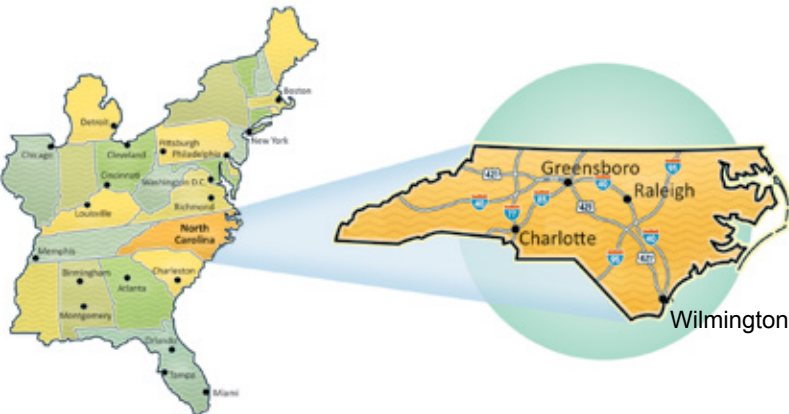

By Car:

The major east/west interstate transportation artery I-40 leads directly to Wilmington, which is also served by U.S. highways 17, 74/76, 117 and 421. The area also features convenient access via the state's numerous interstate highways.

Distance In Miles	
Asheville, NC	318
Atlanta, GA	413
Charleston, SC	167
Charlotte, NC	203
Greensboro, NC	184
North Myrtle Beach, SC ...	60
Norfolk, VA	250
New York, NY	599
Raleigh, NC	123
Washington, DC	360
Winston Salem, NC	210
Interstate I-95	73