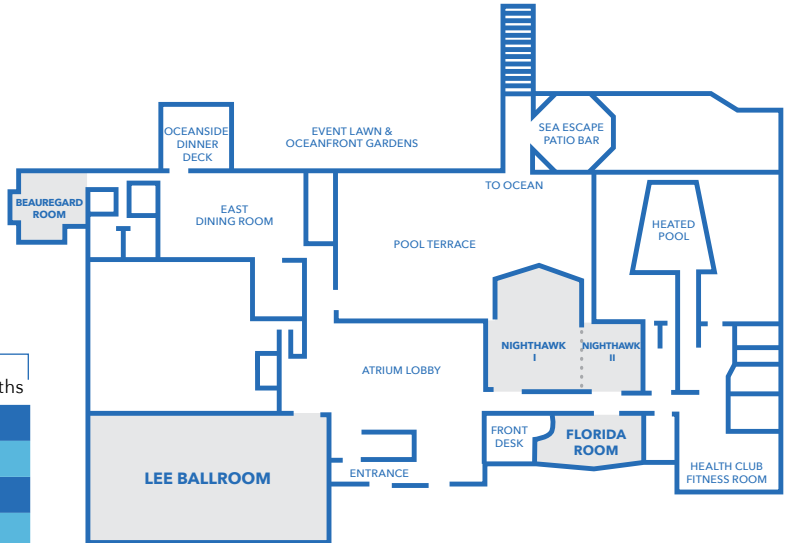

Blockade Runner Beach Resort

275 Waynick Boulevard, Wrightsville Beach, NC 28480 | 910.256.2251 | blockade-runner.com
Location: 10 miles from Downtown Wilmington

150 Guest Rooms & Suites
6 Meeting Rooms

Property Description: Wrightsville Beach's Surf to Sound resort is the perfect playground to plan, learn and achieve. With over 7,000 square feet of indoor meeting space, award-winning catering, expansive oceanfront event lawns and adjacent classic beach cottage, the Blockade Runner Beach Resort offers a unique and memorable experience with a focus on personalized service. A full complement of watersports and team building options are available on site.

Meeting Room	Square Feet	Capacity by Floor Set-Up			
		Theater	Classroom	Banquet	8x10 Booths
Lee Ballroom	2,800	275	170	175	25
Nighthawk I	1,581	150	80	110	14
Nighthawk II	570	50	24	30	5
Beauregard	625	50	24	40	7
Florida	680	40	24	32	7
Event Lawn & Oceanfront Gardens	40,000	1,000	-	450	50