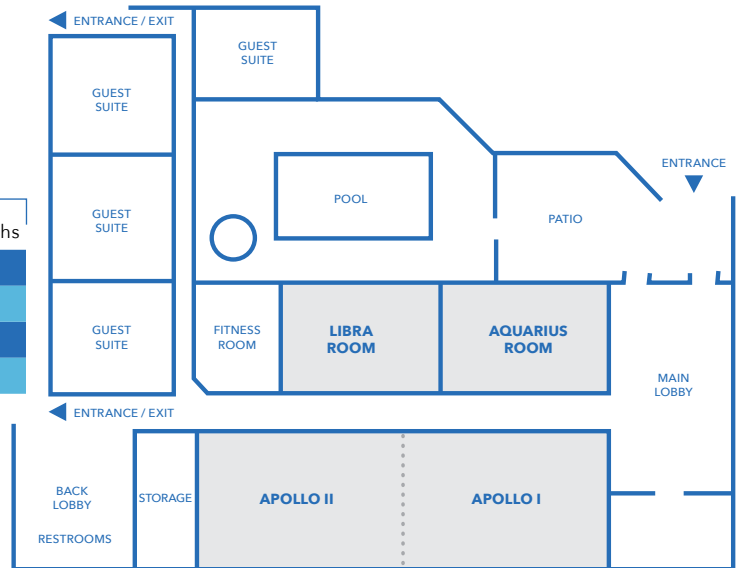

Meeting Room	Square Feet	Capacity by Floor Set-Up			
		Theater	Classroom	Banquet	8x10 Booths
Grand Concourse	1,152	–	–	–	–
Azalea	1,920	200	100	150	10
Camellia	960	60	35	75	–
Dogwood	960	60	35	75	–
Magnolia	1,920	200	100	150	10
Riverview Terrace	2,500	250	–	200	–
Carolina Room	1,054	80	45	70	–
Salon A	2,287	225	125	160	15
Salon B	2,463	225	125	160	15
Bellamy Room	513	60	24	40	–
DeRosset Room	513	60	24	40	–
McRae Room	513	60	24	40	–
Hospitality Room	544	–	–	–	–
Dudley Room	513	60	24	40	–
Latimer Room	513	60	24	40	–
Skinner Room	513	–	24	–	–
Executive Board Room	268	–	–	–	–
Grand Ballroom	5,760	750	400	500	40
Cape Fear Ballroom	4,680	500	250	400	30

Meeting Room	Square Feet	Capacity by Floor Set-Up			
		Theater	Classroom	Banquet	8x10 Booths
Apollo Ballroom I	1,200	180	50	60	15
Apollo Ballroom II	1,200	180	50	60	15
The Aquarius	440	40	15	20	–
The Libra Suite	440	40	15	20	–