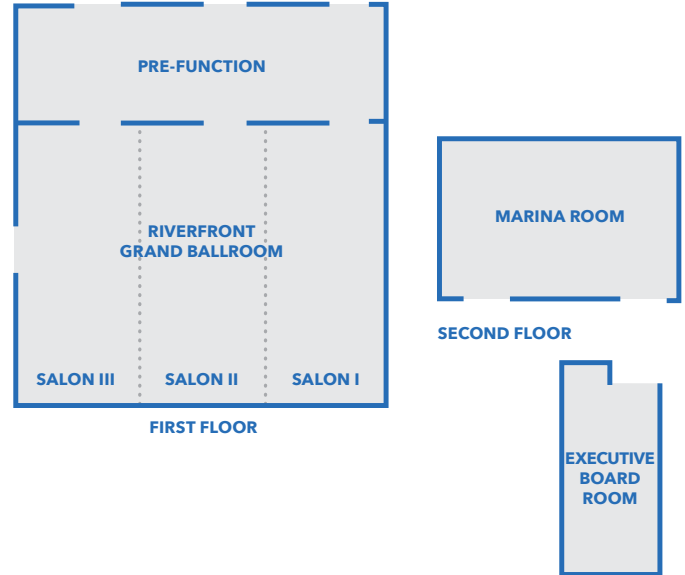

Embassy Suites by Hilton Wilmington Riverfront

9 Estelle Lee Place, Wilmington, NC 28401 | 910.765.1131 | embassysuiteswilmington.com

Location: Adjacent to the Convention Center

186 Guest Rooms & Suites
7 Meeting Rooms

Property Description: The Embassy Suites by Hilton Wilmington Riverfront Hotel provides unsurpassed event and catering space that is the perfect riverfront place to host meetings, weddings and other Wilmington events.

Meeting Room	Square Feet	Capacity by Floor Set-Up			
		Theater	Classroom	Banquet	8x10 Booths
Riverfront Grand Ballroom	2,992	375	200	260	–
Salon I	1,078	135	75	100	–
Salon II	836	100	60	70	–
Salon III	1,078	135	75	100	–
Marina Room	555	65	25	50	–
Executive Boardroom	312	–	–	–	–

Hilton Wilmington Riverside

301 North Water Street, Wilmington, NC 28401 | 910.763.5900 | wilmingtonhilton.com

Location: 6 walkable minutes from the Convention Center

272 Guest Rooms & Suites
17 Meeting Rooms

Property Description: Elevate meetings to the next level with Hilton Wilmington Riverside. This hotel's 20,000 sq. ft. of adaptable meeting space provides the perfect setting for executive board meetings, parties and chic weddings.

Meeting Room	Square Feet	Capacity by Floor Set-Up			
		Theater	Classroom	Banquet	8x10 Booths
Grand Concourse	1,152	–	–	–	–
Azalea	1,920	200	100	150	10
Camellia	960	60	35	75	–
Dogwood	960	60	35	75	–
Magnolia	1,920	200	100	150	10
Riverview Terrace	2,500	250	–	200	–
Carolina Room	1,054	80	45	70	–
Salon A	2,287	225	125	160	15
Salon B	2,463	225	125	160	15
Bellamy Room	513	60	24	40	–
DeRosset Room	513	60	24	40	–
McRae Room	513	60	24	40	–
Hospitality Room	544	–	–	–	–
Dudley Room	513	60	24	40	–
Latimer Room	513	60	24	40	–
Skinner Room	513	–	24	–	–
Executive Board Room	268	–	–	–	–
Grand Ballroom	5,760	750	400	500	40
Cape Fear Ballroom	4,680	500	250	400	30