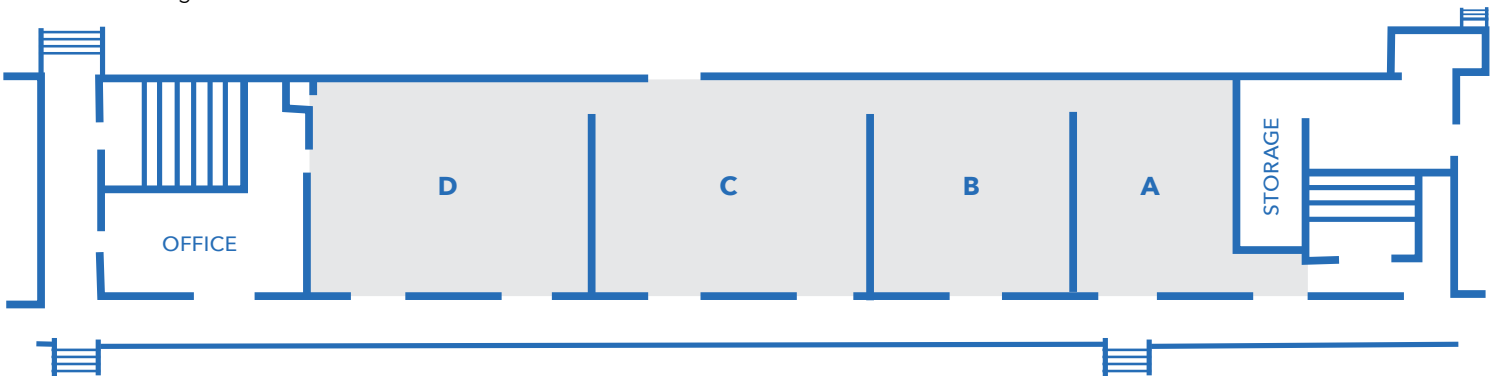

Best Western Plus Coastline Inn | Coastline Conference and Event Center

501 Nutt Street, Wilmington, NC 28401 | 910.763.2800 | coastlineconventioncenter.com

Location: 5 walkable minutes from the Convention Center

53
Guest Rooms
& Suites

4
Meeting
Rooms

Meeting Room	Square Feet	Capacity by Floor Set-Up			
		Theater	Classroom	Banquet	8x10 Booths
Room A	1650	100	75	75	12
Room B	2250	200	125	150	14
Room C	3150	300	150	160	23
Room D	3100	300	140	150	23

Property Description: The Best Western Plus Coastline Inn and Coastline Conference and Event Center includes over 10,150 square feet of versatile meeting and convention space and can accommodate groups ranging from 10 to 1,000+ guests depending on the room configuration.