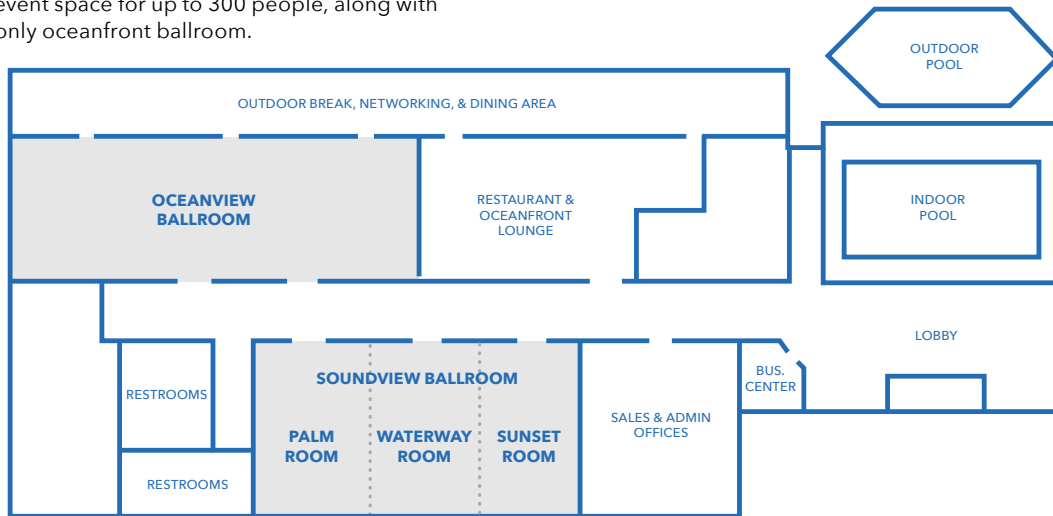

Shell Island Resort

2700 N Lumina Avenue, Wrightsville Beach, NC 28480 | 910.256.8696 | shellisland.com

Location: 12 miles from Downtown Wilmington

155
Guest Rooms
& Suites

4
Meeting
Rooms

Property Description: Occupying an ideal waterfront location on the northern tip of Wrightsville Beach, Shell Island is the only all-suite hotel on the island. This oceanfront resort is an ideal venue for business meetings, social occasions, and weddings, offering 6,000 square feet of event space for up to 300 people, along with Wrightsville Beach's only oceanfront ballroom.

Meeting Room	Square Feet	Capacity by Floor Set-Up			
		Theater	Classroom	Banquet	8x10 Booths
Sunset Room	1,000	75	39	50	–
Waterway Room	1,000	75	39	50	–
Palm Room	1,000	75	39	50	–
Soundview Ballroom	3,000	300	150	200	–
Oceanview Ballroom	3,000	–	–	200	–